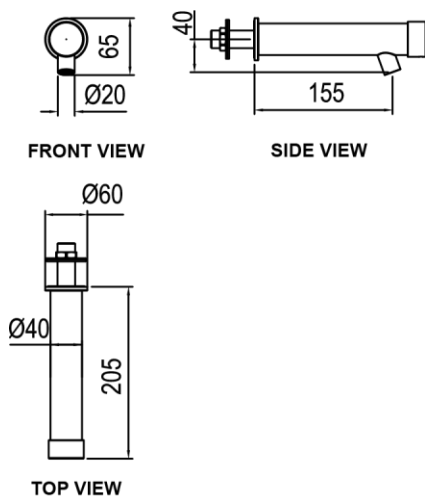

PRODUCT SPECIFICATIONS

- Dimension : 205 (L) x Ø60 (W) x 65 (H) mm
- Material : Polished brass with chrome finish

WATER CONSUMPTION

- Water Flow Rate: 6.0L/minute

RESOURCEFUL FEATURES:

Soft Activation

Constant Flow Regulator

TECHNICAL DRAWING

INSTALLATION DETAILS

*All dimensions are in mm