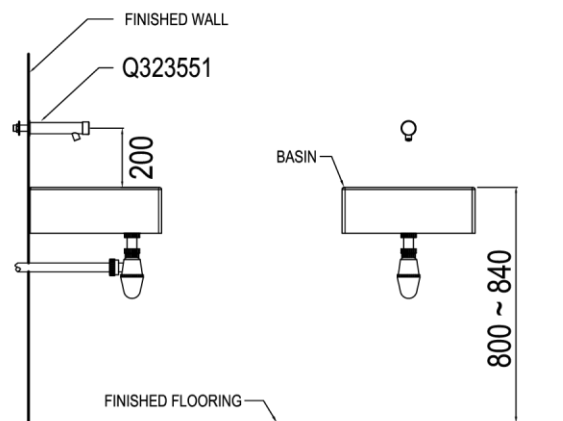

Wall Mounted Self-Closing Delay Action Tap

PRODUCT FEATURES

- Consistent 3sec cut-off mechanism after released
- Chrome finishing solid brass body for longer lasting
- High resistance against vandalism
- Soft-activation mechanism with less than 3kg especially suitable for elderly and children
- Non-affected by the water pressure supplied

PRODUCT SPECIFICATIONS

- Dimension : 205 (L) x Ø60 (W) x 65 (H) mm
- Material : Polished brass with chrome finish

WATER CONSUMPTION

- Water Flow Rate: 6.0L/minute

RESOURCEFUL FEATURES:

Soft Activation

Constant Flow Regulator

TECHNICAL DRAWING

INSTALLATION DETAILS

*All dimensions are in mm